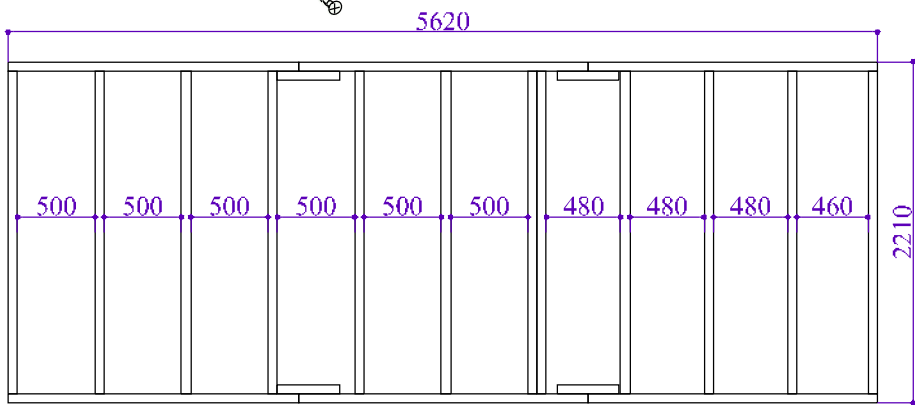

Dim.	Skizze	Pos.	Länge (mm)	Stck.	Name	Ref.
		①	2090	12	Foundation beam	283062
		②	1873	6		283121
		③	400	4		283084
		④	772	2	Middle board	450001
		⑤	2400	2	Side board	450004
		⑥	2222	1	Front board	450053
		⑦	2721	10	Front board	450028
		⑧	5800	19+1	Front/ back board	450054
		⑨	2721	1	Front board	450029
		⑩	2400	22+1	Side board	450003
		⑪	772	34	Middle board	450002
		⑫	533	34	Side board	450021
		⑬	533	17	Side board	450022
		⑭	411	16	Front board	450036
		⑮	1411	16	Front board	450055
		⑯	2721	1	Front board	450030
		⑰	1391	1	Front board	450031
		⑱	1241	1	Front board	450032
		⑲	1241	1	Front board	450033
		⑳	1391	1	Front board	450034
	㉑	1070	1	Front board	450006	
	㉒	920	1	Front board	450007	
	㉓	920	1	Front board	450008	

Dim.	Skizze	Pos.	Länge (mm)	Stck.	Name	Ref.
		24	1070	1	Front board	450009
		25	2721	1	Front board	450035
		26	5800	1	Front board	450056
		27	5800	1	Back board	450057
		28	2400	1	Middle board	450012
		29	5800	2	Front/ back board	450060
		30	2645	1	Side board	450044
		31	2400	2	Side board	450043
		32	2400	4	Rafter	454004
	33	2400	1	Middle panel	452007	
		34a	3350	1	Top board	451015
		34b	3350	1	Top board	451016
		35a	1070	1	Top board	451008
		35b	1070	1	Top board	451011
		36	1070	6	Top board	451009
		37	2120	25/20	Roof board	284514
	38				Rockwool	285521

1

2

3

4

	Dim	Stck.
	Ø5.0 x 100	48
	Ø4.5 x 80	11
	Ø3.5 x 35	128
	Ø2.0 x 40	470
	Ø2.0 x 50	240

1

2

A=B=6039mm